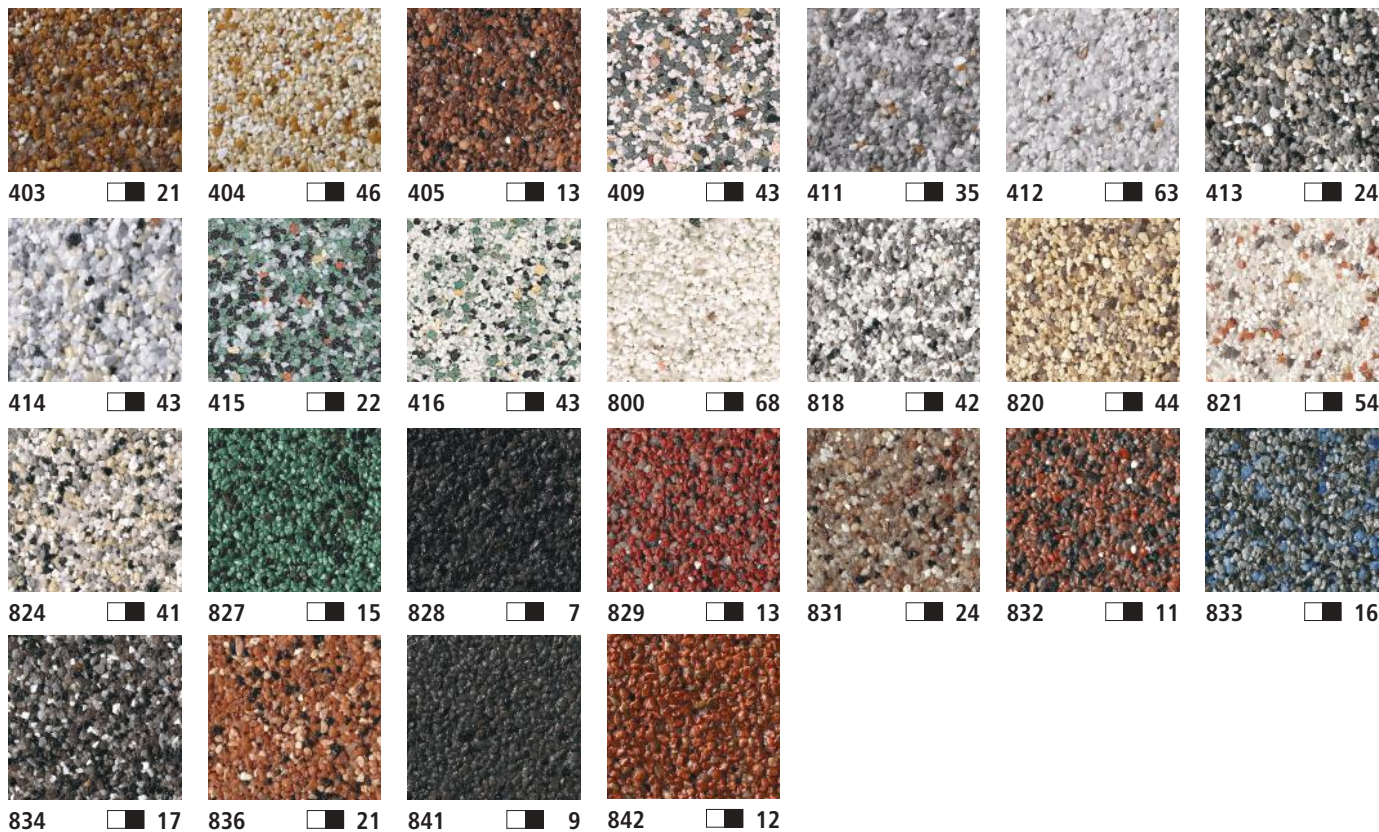

StoSuperlit

The robust acrylic render for a natural stone appearance

The StoSuperlit collection of renders offers 25 different colours, guaranteeing an individual look for natural stone finishes on façades. With its broad spectrum of applications, e.g. as a colour highlight in entrance areas, on parapets or balconies, or as a classic touch of colour in the plinth area, this hard-wearing natural stone render can provide an ideal finish.

- Highly resistant to mechanical stress
- Maximum resistance to dirt or scuff marks
- Weather-resistant
- 25 colours available
- Sto-Superlit Protect transparent sealing is available as an option

StoSuperlit

For hard-wearing natural stone highlights on the façade

StoSuperlit K 2.0 colour collection

 = Lightness value in %

Differences between the depicted colours and the actual colours are unavoidable for technical reasons relating to the printing process. The illustrations shown are not binding. Minimal colour differences in the render may result from variations in the material, the texture or substrate concerned or the drying time.